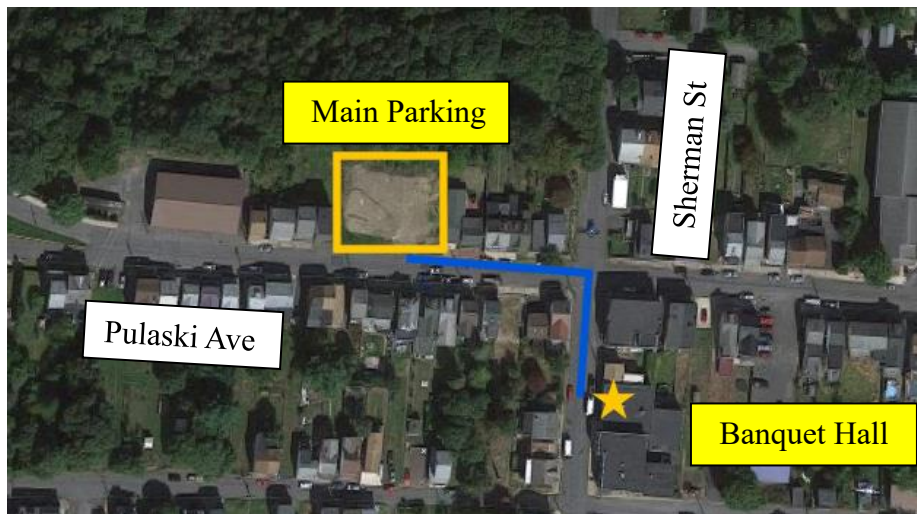

Parking:

1. Drop passengers off at the banquet hall.
2. Continue down the hill (Sherman St), and make a left on Pulaski Ave. The parking lot is ½ block on the right.
3. Using the main parking lot helps allow neighbors to park in front of their houses. If you wish to find street parking, please follow these rules:
 - a. Don't park in front of East End Fire's garage door - despite its size, there really is a large fire truck in there that must be able to get out on very short notice.
 - b. Don't park along any yellow curbs. The fire truck needs a lot of room to maneuver.
 - c. Don't park in the lot on the corner immediately uphill from the hall. This is the private property of East End Fire Company (it's well marked), and for use by their patrons only.
 - d. Don't park in front of any driveways or garages, or close enough that it makes it difficult for the owner to get in or out.
 - e. Don't park directly across the street from garages if it may make it difficult for the owner to get in or out.